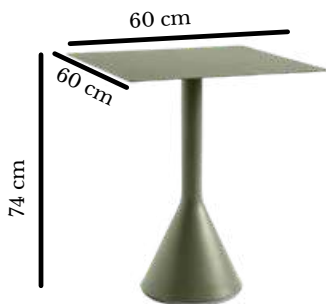

23,990฿

Circular aluminum bench

6,990฿

Aluminum club lower square table

7,590฿

Aluminum club classic square table

5,990฿

Aluminum club side table