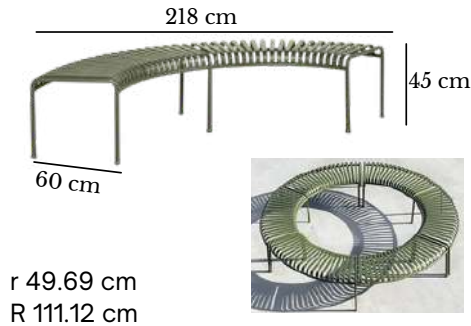

6,990฿

Aluminum club bar stool

22,990฿

Circular aluminum bench

7,590฿

Aluminum club 70cm side table

7,990฿

Aluminum club 119cm side table