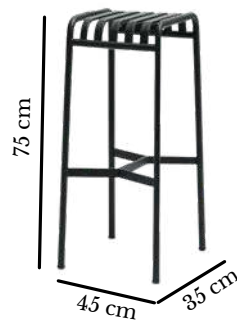

3,990฿

Aluminum club chair without armrest

5,990 / 7,990฿

Aluminum club bar bench

3,590฿

Aluminum club stool

4,390฿

Aluminum club bar stool