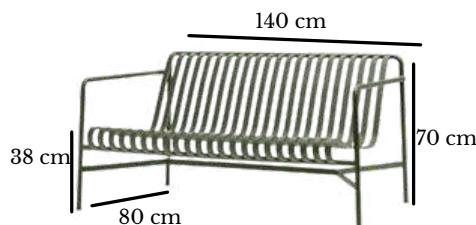

Aluminum club double lounge chair

6,990฿