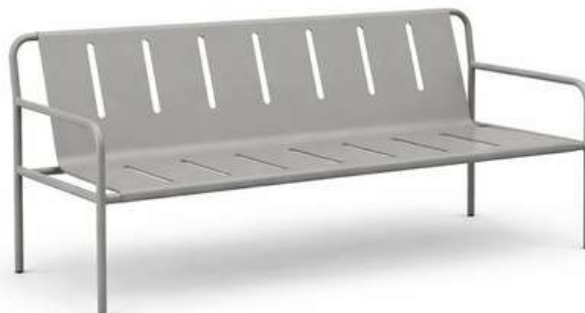

Product #ALC-03

COFFEE TABLE

Material : Powder Coated Aluminum

Dimension : 40W 110L 40H

Price : 11,990.-

Colors

ALUMA COLLECTION

MATERIAL : POWDER COATED ALUMINUM