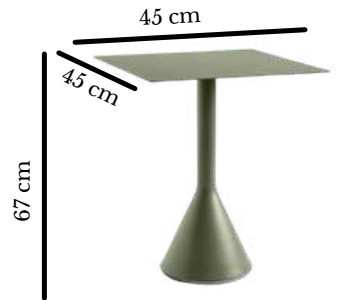

Aluminum club lower square table

7,590฿