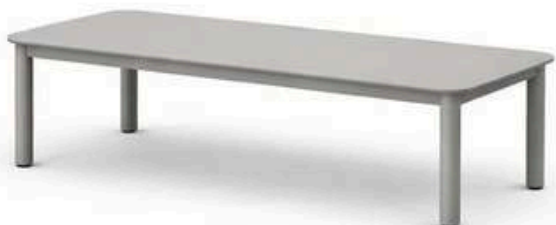

Product #ALC-03

COFFEE TABLE

Material : Powder Coated Aluminum

Dimension : 40W 110L 40H

Price : 11,990.-

Colors

ALUMA COLLECTION

MATERIAL : POWDER COATED ALUMINUM