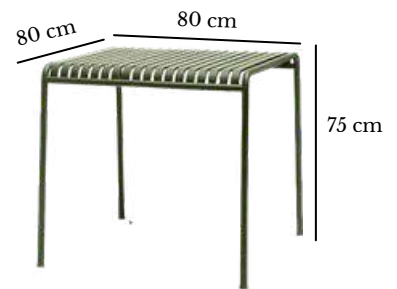

Aluminum club 80 cm square table

10,990 / 12,990฿