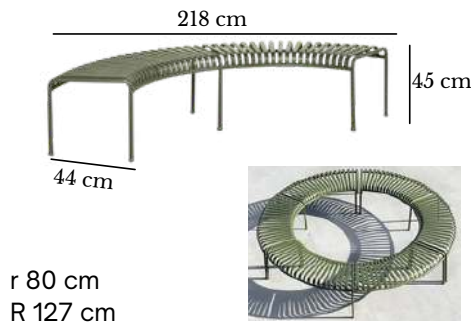

Circular aluminum bench

6,990฿