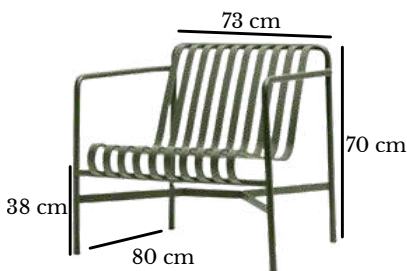

Aluminum club stripes round table

8,790฿

Aluminum club classic round table

9,990฿

Aluminum club lower round table

7,990฿

Aluminum club sraight-back lounge chair

10,990฿