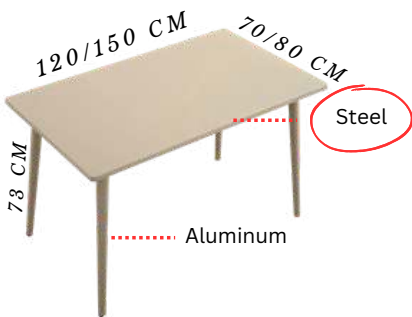

Aluminum backyard chair without armrest

5,800 / 7,290฿

Aluminum backyard bench

5,800฿

Square aluminum plate table

7,900฿

Square aluminum stripe table

8,000 / 9,990฿

Aluminum stripe table

6,500 / 7,200฿

Aluminum long table

9,990 / 10,990 / 12,990฿

Aluminum plate table

3,000฿

Stripe aluminum chair with armrest

ALUMINUM BACKYARD