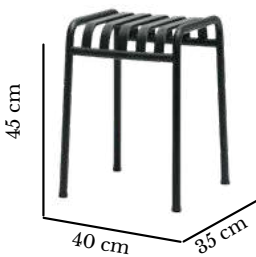

3,990฿

Aluminum club chair without armrest

5,990 / 7,990฿

Aluminum club bar bench

3,590฿

Aluminum club stool

4,390฿

Aluminum club bar stool