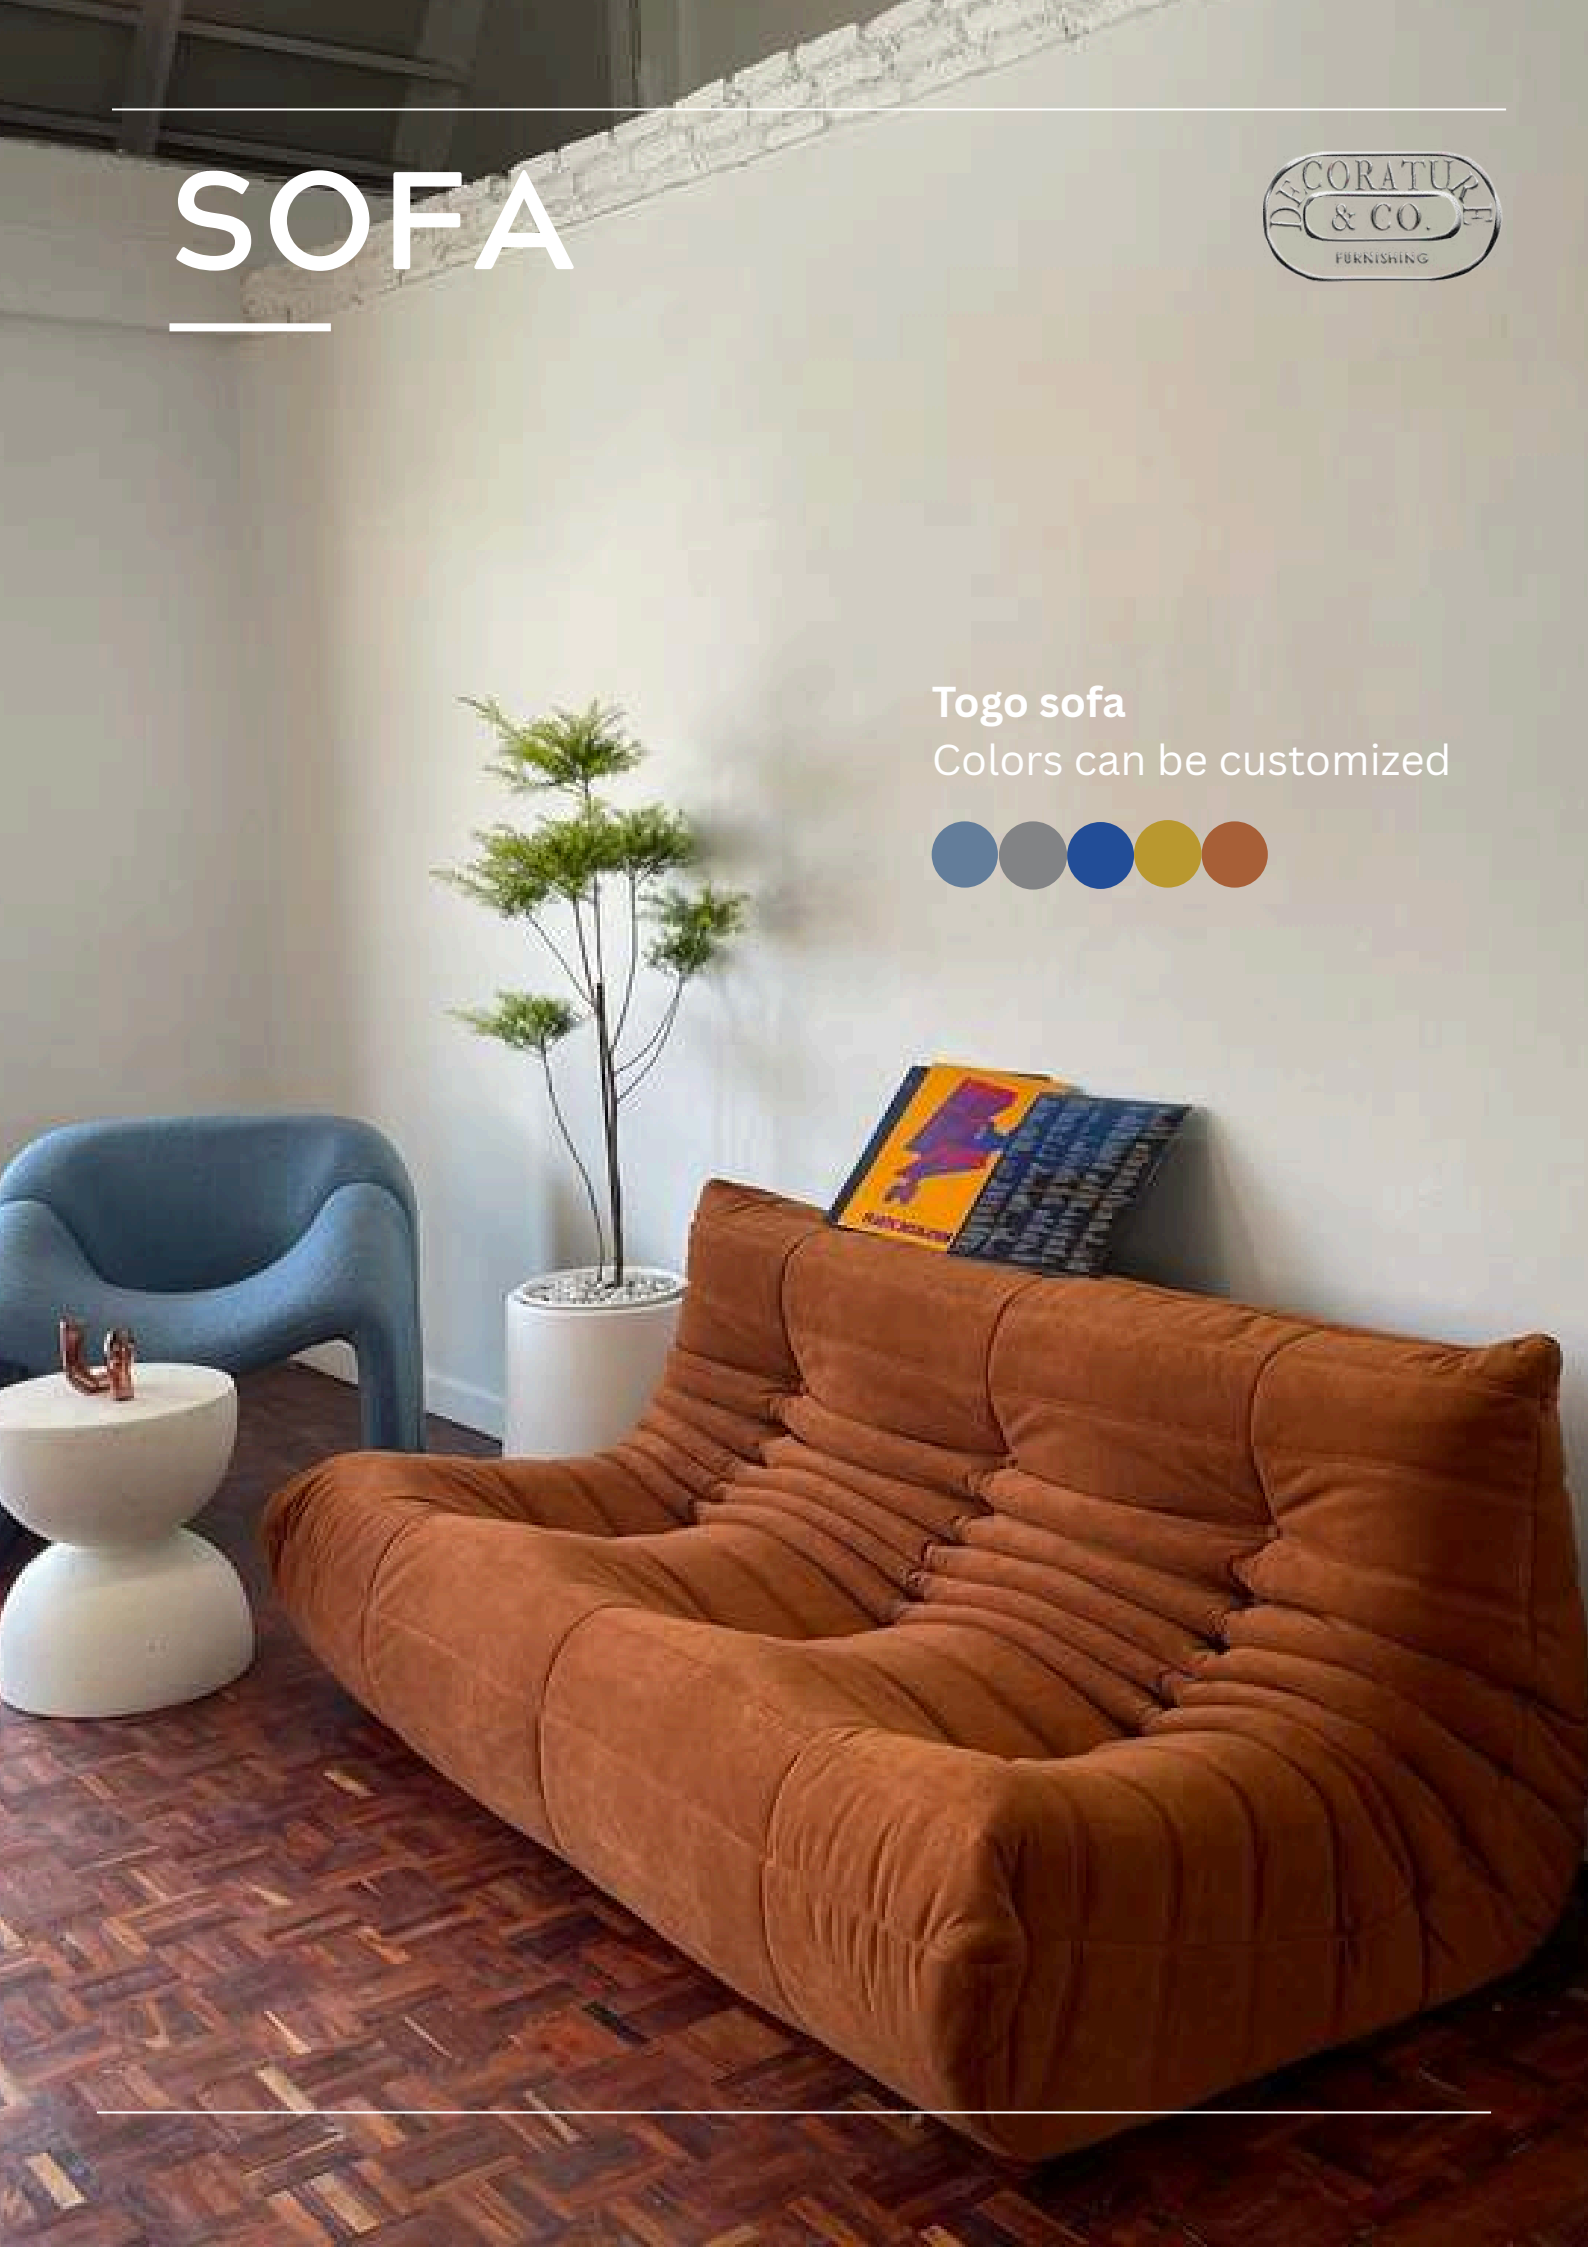

SOFA

Togo sofa

Colors can be customized